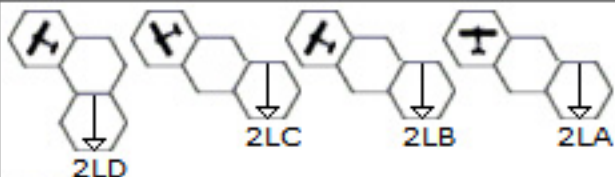

MANEUVER SCHEDULE

Spin check required for all zero-speed maneuvers.

Turn	Man.	Alt
1		
2		
3		
4		
5		
6		
7		
8		
9		
10		
11		
12		
13		
14		
15		
16		
17		
18		
19		
20		
21		
22		
23		
24		
25		
26		
27		
28		
29		
30		
31		
32		
33		
34		
35