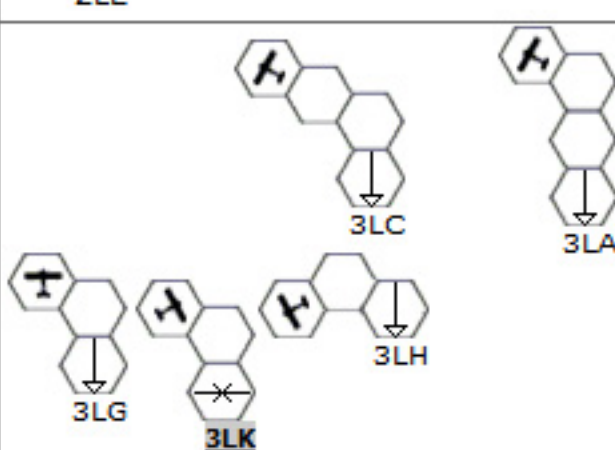

MANEUVER SCHEDULE

Spin check required for all zero-speed maneuvers.

Turn	Man.	Alt
1		
2		
3		
4		
5		
6		
7		
8		
9		
10		
11		
12		
13		
14		
15		
16		
17		
18		
19		
20		
21		
22		
23		
24		
25		
26		
27		
28		
29		
30		
31		
32		
33		
34		
35