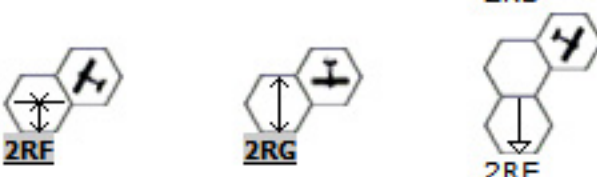

MANEUVER SCHEDULE

Spin check required for all zero-speed maneuvers.

Turn	Man.	Alt
1		
2		
3		
4		
5		
6		
7		
8		
9		
10		
11		
12		
13		
14		
15		
16		
17		
18		
19		
20		
21		
22		
23		
24		
25		
26		
27		
28		
29		
30		
31		
32		
33		
34		
35