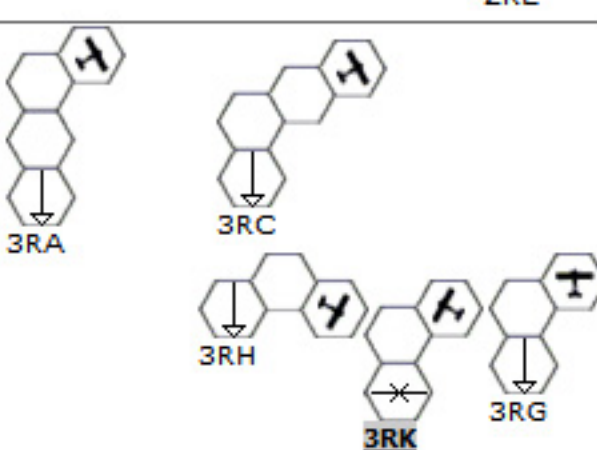

MANEUVER SCHEDULE

Spin check required for all zero-speed maneuvers.

Turn	Man.	Alt
1		
2		
3		
4		
5		
6		
7		
8		
9		
10		
11		
12		
13		
14		
15		
16		
17		
18		
19		
20		
21		
22		
23		
24		
25		
26		
27		
28		
29		
30		
31		
32		
33		
34		
35