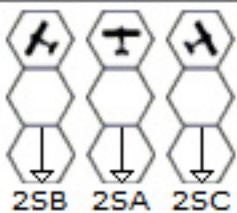

MANEUVER SCHEDULE

Spin check required for all zero-speed maneuvers.

Turn	Man.	Alt
1		
2		
3		
4		
5		
6		
7		
8		
9		
10		
11		
12		
13		
14		
15		
16		
17		
18		
19		
20		
21		
22		
23		
24		
25		
26		
27		
28		
29		
30		
31		
32		
33		
34		
35