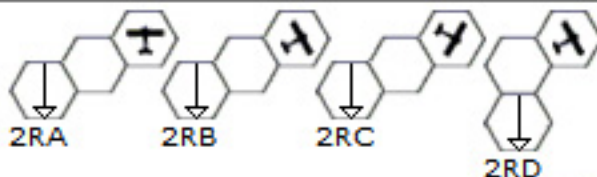

MANEUVER SCHEDULE

Spin check required for all zero-speed maneuvers.

Turn	Man.	Alt
1		
2		
3		
4		
5		
6		
7		
8		
9		
10		
11		
12		
13		
14		
15		
16		
17		
18		
19		
20		
21		
22		
23		
24		
25		
26		
27		
28		
29		
30		
31		
32		
33		
34		
35