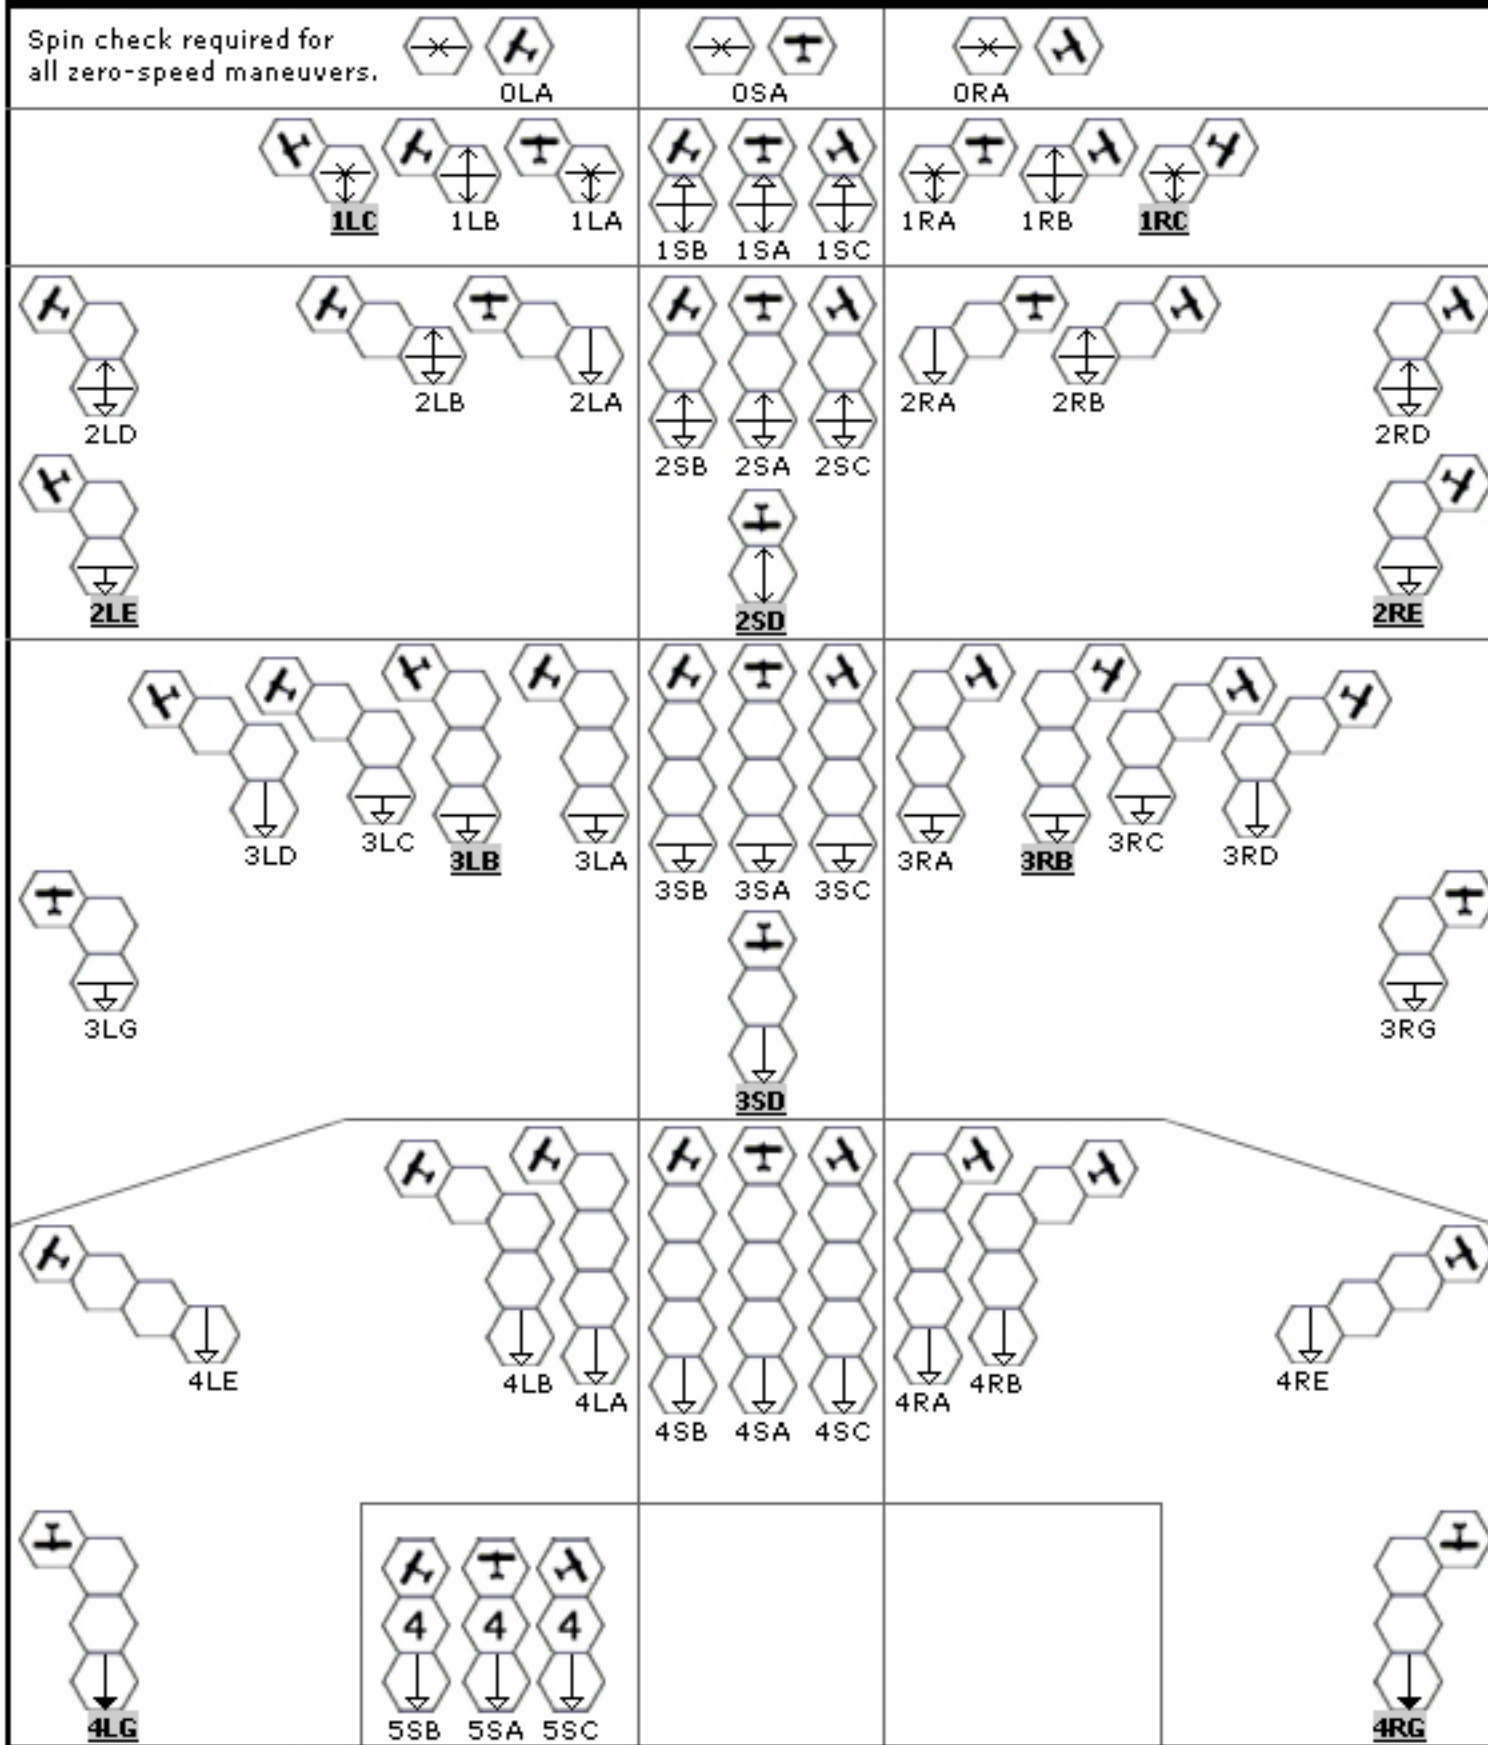

MANEUVER SCHEDULE

Turn	Man.	Alt.
1		
2		
3		
4		
5		
6		
7		
8		
9		
10		
11		
12		
13		
14		
15		
16		
17		
18		
19		
20		
21		
22		
23		
24		
25		
26		
27		
28		
29		
30		
31		
32		
33		
34		
35